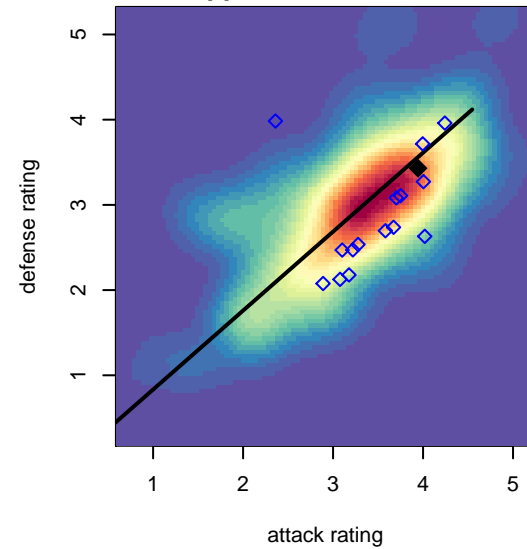

Idaho Rush Premier B98

Idaho Rush Soccer
 Boise, ID
 B98 total strength=1864
 attack=51.63 defense=30.87
 spr league = Spr Idaho D3 U17/18/19

alt names used:
 IDAHO RUSH PREMIER (ID)
 IDAHO RUSH PREMIER (98/99)
 IDAHO RUSH PREMIER (98/99) (ID)

Venues played:
 2016 Showcase of Champions U18 Diamond L
 2016 Surf Cup Super White U19
 2016 Spr Idaho D3 U17/18/19
 2016 ID State Cup U19/U20 U19

Idaho Rush Premier B98
 Dots are actual minus expected GF (blue circles) and GA (red triangles).
 Blue line is smoothed change in attack strength. Red is smoothed change in defense strength.

**attack and defense variance (black dot)
relative to other teams
and top 10 in region**

**attack and defense rating
relative to others at age
and all opponents in last 13 months**

**attack and defense rating
relative to others at age
and all opponents in last 13 months**

Performance relative to 13 month average

Performance relative to 13 month average

Distribution of opponents
 Red = Lose zone, Blue = Win zone, Green = Even
 Black line separates win/lose zones

lot. A=Neither has attack advantage, B=Opponent has both attack and defense advantage, C=Opponent has both attack and defense disadvantage, D=Both have