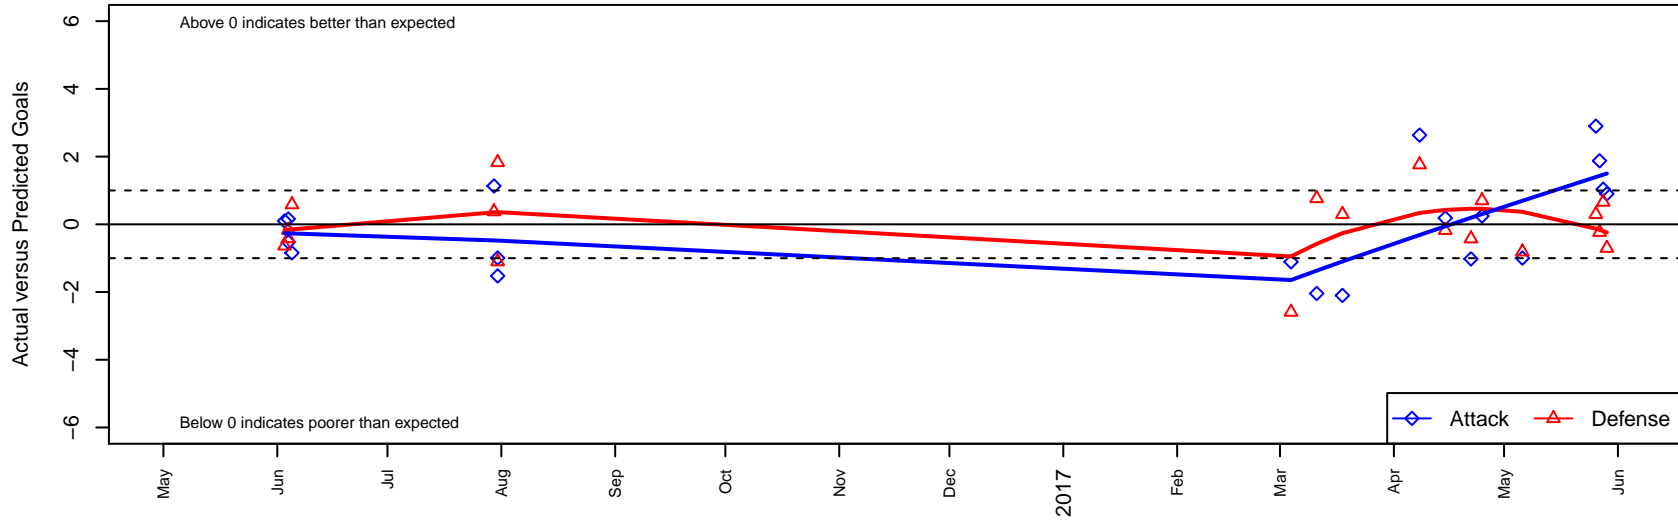

Idaho Rush Premier B98

Idaho Rush Soccer
 Boise, ID
 B98 total strength=1864
 attack=51.63 defense=30.87
 spr league = Spr Idaho D3 U17/18/19

alt names used:
 IDAHO RUSH PREMIER (ID)
 IDAHO RUSH PREMIER (98/99)
 IDAHO RUSH PREMIER (98/99) (ID)

Venues played:
 2016 Showcase of Champions U18 Diamond L
 2016 Surf Cup Super White U19
 2016 Spr Idaho D3 U17/18/19
 2016 ID State Cup U19/U20 U19

Idaho Rush Premier B98
 Dots are actual minus expected GF (blue circles) and GA (red triangles).
 Blue line is smoothed change in attack strength. Red is smoothed change in defense strength.

**attack and defense variance (black dot)
relative to other teams
and top 10 in region**

**attack and defense rating
relative to others at age
and all opponents in last 13 months**

**attack and defense rating
relative to others at age
and all opponents in last 13 months**

Performance relative to 13 month average

Performance relative to 13 month average

Distribution of opponents
 Red = Lose zone, Blue = Win zone, Green = Even
 Black line separates win/lose zones

lot. A=Neither has attack advantage, B=Opponent has both attack and defense advantage, C=Opponent has both attack and defense disadvantage, D=Both have