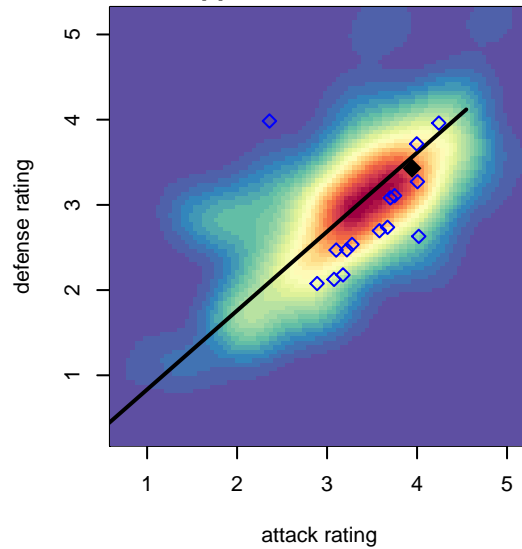

Idaho Rush Premier B98

Idaho Rush Soccer
 Boise, ID
 B98 total strength=1864
 attack=51.63 defense=30.87
 spr league = Spr Idaho D3 U17/18/19

alt names used:
 IDAHO RUSH PREMIER (ID)
 IDAHO RUSH PREMIER (98/99)
 IDAHO RUSH PREMIER (98/99) (ID)

Venues played:
 2016 Showcase of Champions U18 Diamond L
 2016 Surf Cup Super White U19
 2016 Spr Idaho D3 U17/18/19
 2016 ID State Cup U19/U20 U19

Idaho Rush Premier B98
 Dots are actual minus expected GF (blue circles) and GA (red triangles).
 Blue line is smoothed change in attack strength. Red is smoothed change in defense strength.

**attack and defense variance (black dot)
relative to other teams
and top 10 in region**

**attack and defense rating
relative to others at age
and all opponents in last 13 months**

**attack and defense rating
relative to others at age
and all opponents in last 13 months**

Performance relative to 13 month average

Performance relative to 13 month average

Distribution of opponents
 Red = Lose zone, Blue = Win zone, Green = Even
 Black line separates win/lose zones

lot. A=Neither has attack advantage, B=Opponent has both attack and defense advantage, C=Opponent has both attack and defense disadvantage, D=Both have