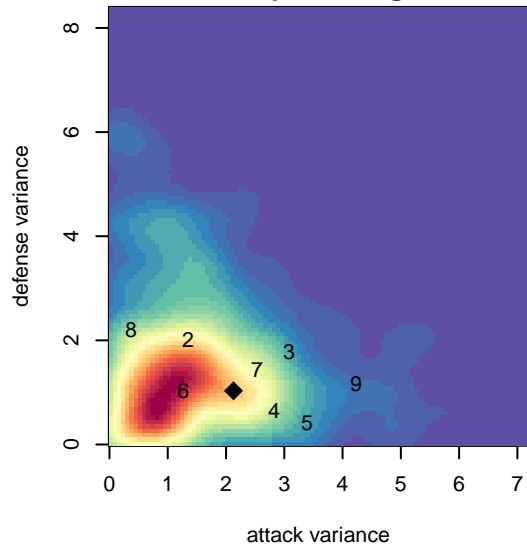

Idaho Rush Premier B98

Idaho Rush Soccer
 Boise, ID
 B98 total strength=1864
 attack=51.63 defense=30.87
 spr league = Spr Idaho D3 U17/18/19

alt names used:
 IDAHO RUSH PREMIER (ID)
 IDAHO RUSH PREMIER (98/99)
 IDAHO RUSH PREMIER (98/99) (ID)

Venues played:
 2016 Showcase of Champions U18 Diamond L
 2016 Surf Cup Super White U19
 2016 Spr Idaho D3 U17/18/19
 2016 ID State Cup U19/U20 U19

Idaho Rush Premier B98
 Dots are actual minus expected GF (blue circles) and GA (red triangles).
 Blue line is smoothed change in attack strength. Red is smoothed change in defense strength.

**attack and defense variance (black dot)
relative to other teams
and top 10 in region**

**attack and defense rating
relative to others at age
and all opponents in last 13 months**

**attack and defense rating
relative to others at age
and all opponents in last 13 months**

Performance relative to 13 month average

Performance relative to 13 month average

Distribution of opponents
 Red = Lose zone, Blue = Win zone, Green = Even
 Black line separates win/lose zones

lot. A=Neither has attack advantage, B=Opponent has both attack and defense advantage, C=Opponent has both attack and defense disadvantage, D=Both have