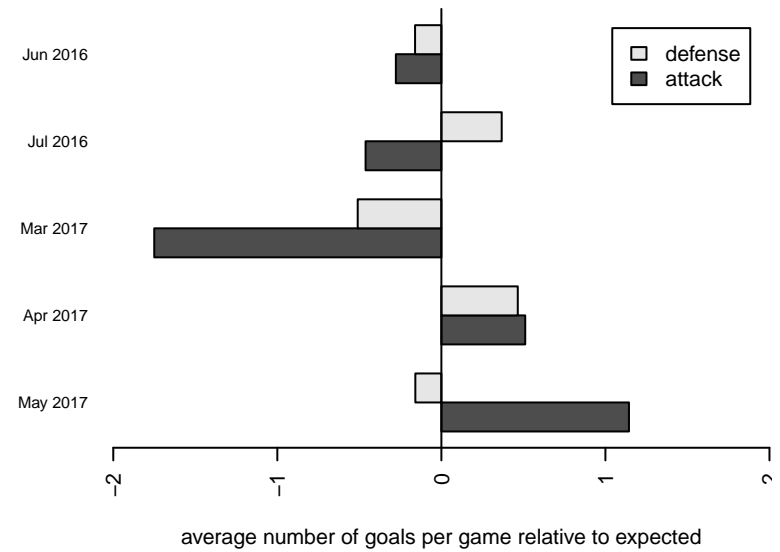

Venues played:
 2016 Showcase of Champions U18 Diamond L
 2016 Surf Cup Super White U19
 2016 Spr Idaho D3 U17/18/19
 2016 ID State Cup U19/U20 U19

Idaho Rush Premier B98
 Dots are actual minus expected GF (blue circles) and GA (red triangles).
 Blue line is smoothed change in attack strength. Red is smoothed change in defense strength.

**attack and defense variance (black dot)
relative to other teams
and top 10 in region**

**attack and defense rating
relative to others at age
and all opponents in last 13 months**

**attack and defense rating
relative to others at age
and all opponents in last 13 months**

Performance relative to 13 month average

Performance relative to 13 month average

Distribution of opponents
 Red = Lose zone, Blue = Win zone, Green = Even
 Black line separates win/lose zones

lot. A=Neither has attack advantage, B=Opponent has both attack and defense advantage, C=Opponent has both attack and defense disadvantage, D=Both have