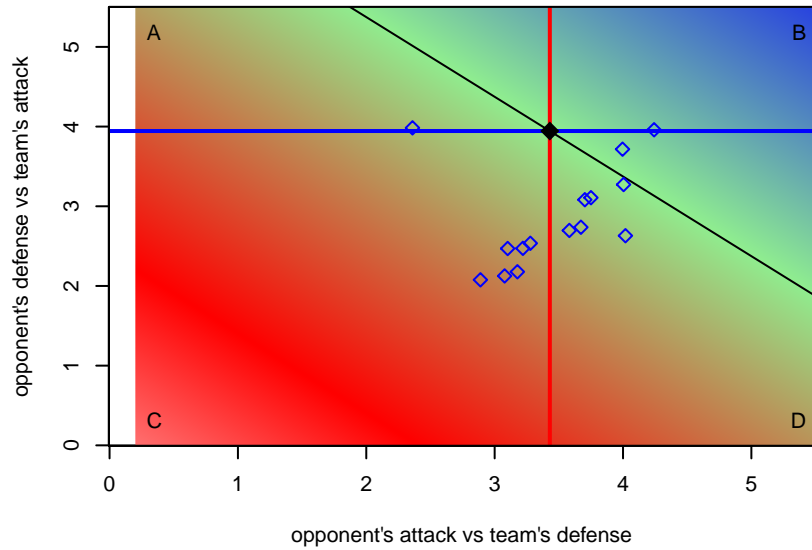

Venues played:
 2016 Showcase of Champions U18 Diamond L
 2016 Surf Cup Super White U19
 2016 Spr Idaho D3 U17/18/19
 2016 ID State Cup U19/U20 U19

Idaho Rush Premier B98
 Dots are actual minus expected GF (blue circles) and GA (red triangles).
 Blue line is smoothed change in attack strength. Red is smoothed change in defense strength.

**attack and defense variance (black dot)
relative to other teams
and top 10 in region**

**attack and defense rating
relative to others at age
and all opponents in last 13 months**

**attack and defense rating
relative to others at age
and all opponents in last 13 months**

Performance relative to 13 month average

Performance relative to 13 month average

Distribution of opponents
 Red = Lose zone, Blue = Win zone, Green = Even
 Black line separates win/lose zones

lot. A=Neither has attack advantage, B=Opponent has both attack and defense advantage, C=Opponent has both attack and defense disadvantage, D=Both have