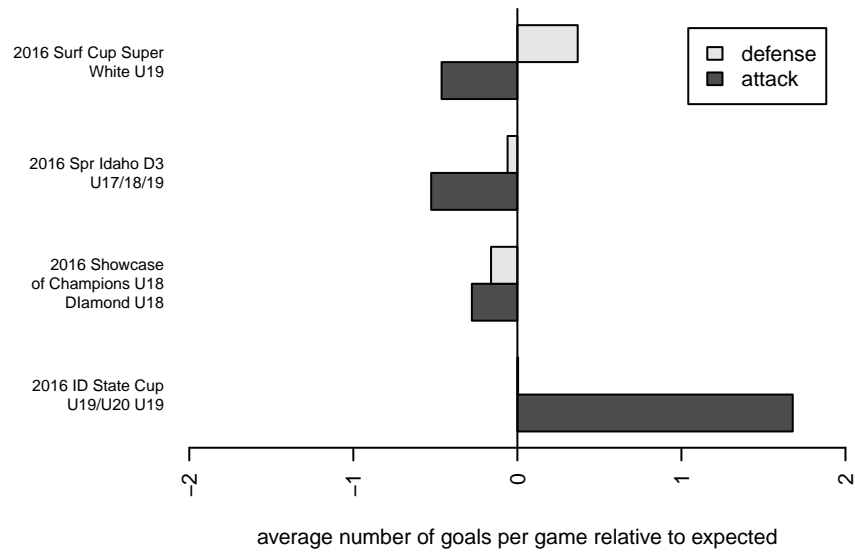

Venues played:
 2016 Showcase of Champions U18 Diamond L
 2016 Surf Cup Super White U19
 2016 Spr Idaho D3 U17/18/19
 2016 ID State Cup U19/U20 U19

Idaho Rush Premier B98
 Dots are actual minus expected GF (blue circles) and GA (red triangles).
 Blue line is smoothed change in attack strength. Red is smoothed change in defense strength.

**attack and defense variance (black dot)
relative to other teams
and top 10 in region**

**attack and defense rating
relative to others at age
and all opponents in last 13 months**

**attack and defense rating
relative to others at age
and all opponents in last 13 months**

Performance relative to 13 month average

Performance relative to 13 month average

Distribution of opponents
 Red = Lose zone, Blue = Win zone, Green = Even
 Black line separates win/lose zones

lot. A=Neither has attack advantage, B=Opponent has both attack and defense advantage, C=Opponent has both attack and defense disadvantage, D=Both have